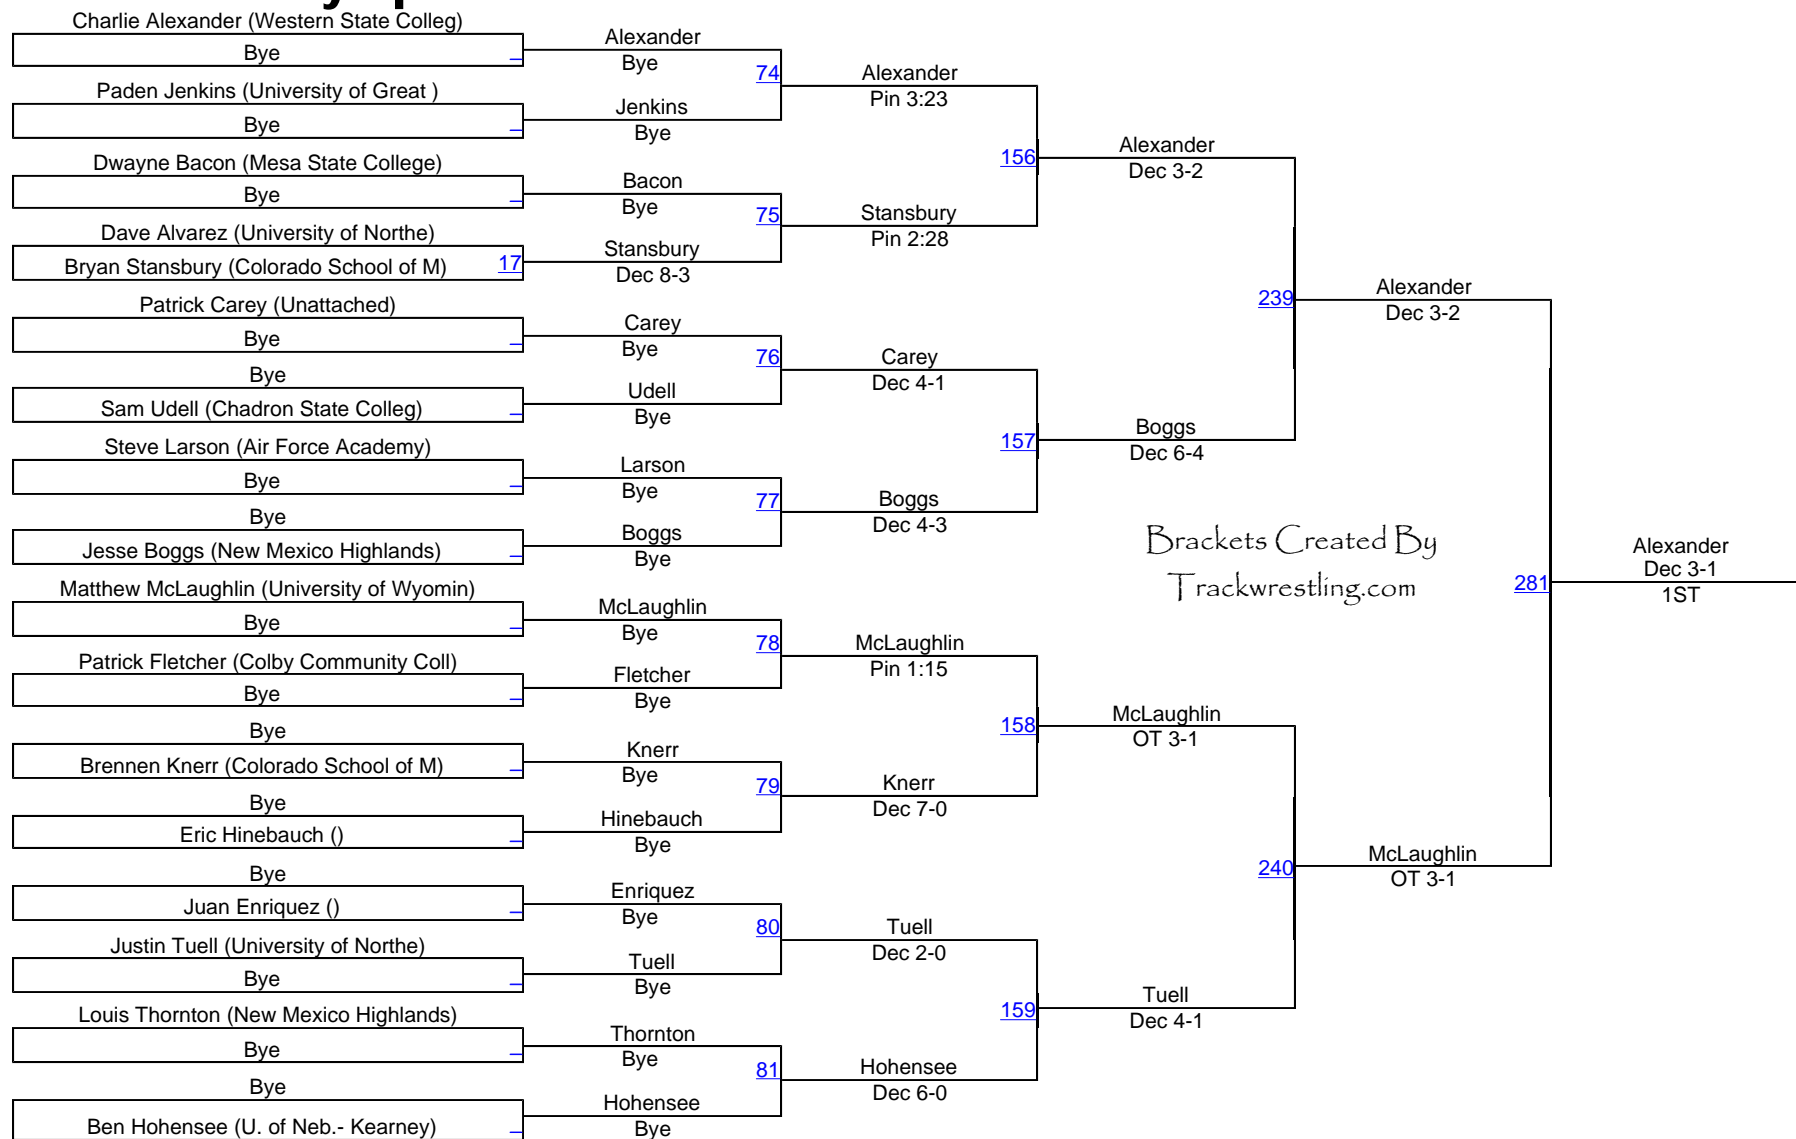

2009 Cowboy Open

Elite 165

2009 Cowboy Open

Elite 174

2009 Cowboy Open

Elite 184

2009 Cowboy Open

Elite 197

2009 Cowboy Open

Elite HWT

2009 Cowboy Open

Elite HWT